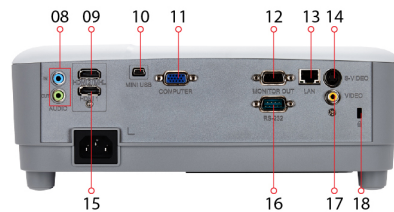

07. Projection Lens
08. Audio in/out
09. HDMI/MHL
10. Mini USB for Service
11. VGA
12. VGA out
13. LAN
14. S-Video
15. HDMI
16. RS232
17. Video
18. Kensington® Lock Slot

Visit Us www.viewsonic.com