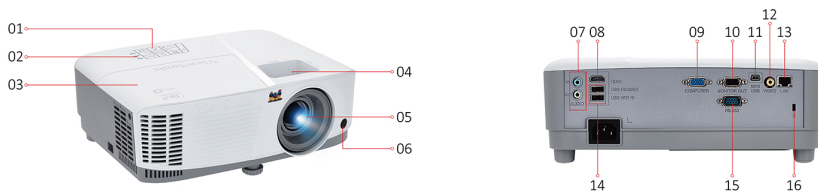

PROJECTOR PG603W

Key Features

Bright Images in Any Environment |
 Immersive 3D Viewing | Optimized Audio
 | PC-free Projection | Wireless
 Presentation

Product Description

The ViewSonic PG603W projector features WXGA resolution and a brightness output of 3600 ANSI Lumens for projecting clear, detailed images in brightly lit environments. PG603W has wireless sharing capabilities and allows you to share content from laptops and other smart devices from anywhere in the room via the projector's LAN/Wi-Fi display with vPresenter Pro app. Smart device content can also be mirrored directly to the PG603W through USB connection for a simplified way to share content. The projector's integrated USB reader allows you to plug in thumb drives through the USB port to display image files such as JPG and BMP, as well as Word, PowerPoint, and Excel files without the need for a PC. In addition, the energy-saving SuperEco mode reduces power consumption and extends lamp life to a lengthy 15,000 hours for dependable long-term projection.

Visit Us ■ www.viewsonic.com

SPECIFICATION

Projection system:	0.65" WXGA
Native Resolution:	1280x800
DC type:	DC3
Brightness:	3600lm
Contrast Ratio with SuperEco mode:	22000:1
Display Color:	1.07 Billion Colors
Light Source:	Lamp
Light source life (Nor/SuperEco):	5000/15000
Lamp Watt:	200W
Lens:	F=2.56-2.68, f=22-24.1 mm
Projection Offset:	100% +/-5%
Throw Ratio:	1.55-1.70
Image size:	30" - 300"
Throw Distance:	1m-10.98m(100" @3.34m)
Keystone:	H: +/-20° , V: +/-30°
Optical Zoom:	1.1x
Audible Noise (Eco):	27dB
Resolution Support:	VGA(640 x 480) to FullHD(1920 x 1080)
HDTV Compatibility:	480i, 480p, 576i, 576p, 720p, 1080i, 1080p
Video Compatibility:	NTSC, PAL, SECAM
Horizontal Frequency:	15K~102KHz
Vertical Scan Rate:	23~120Hz